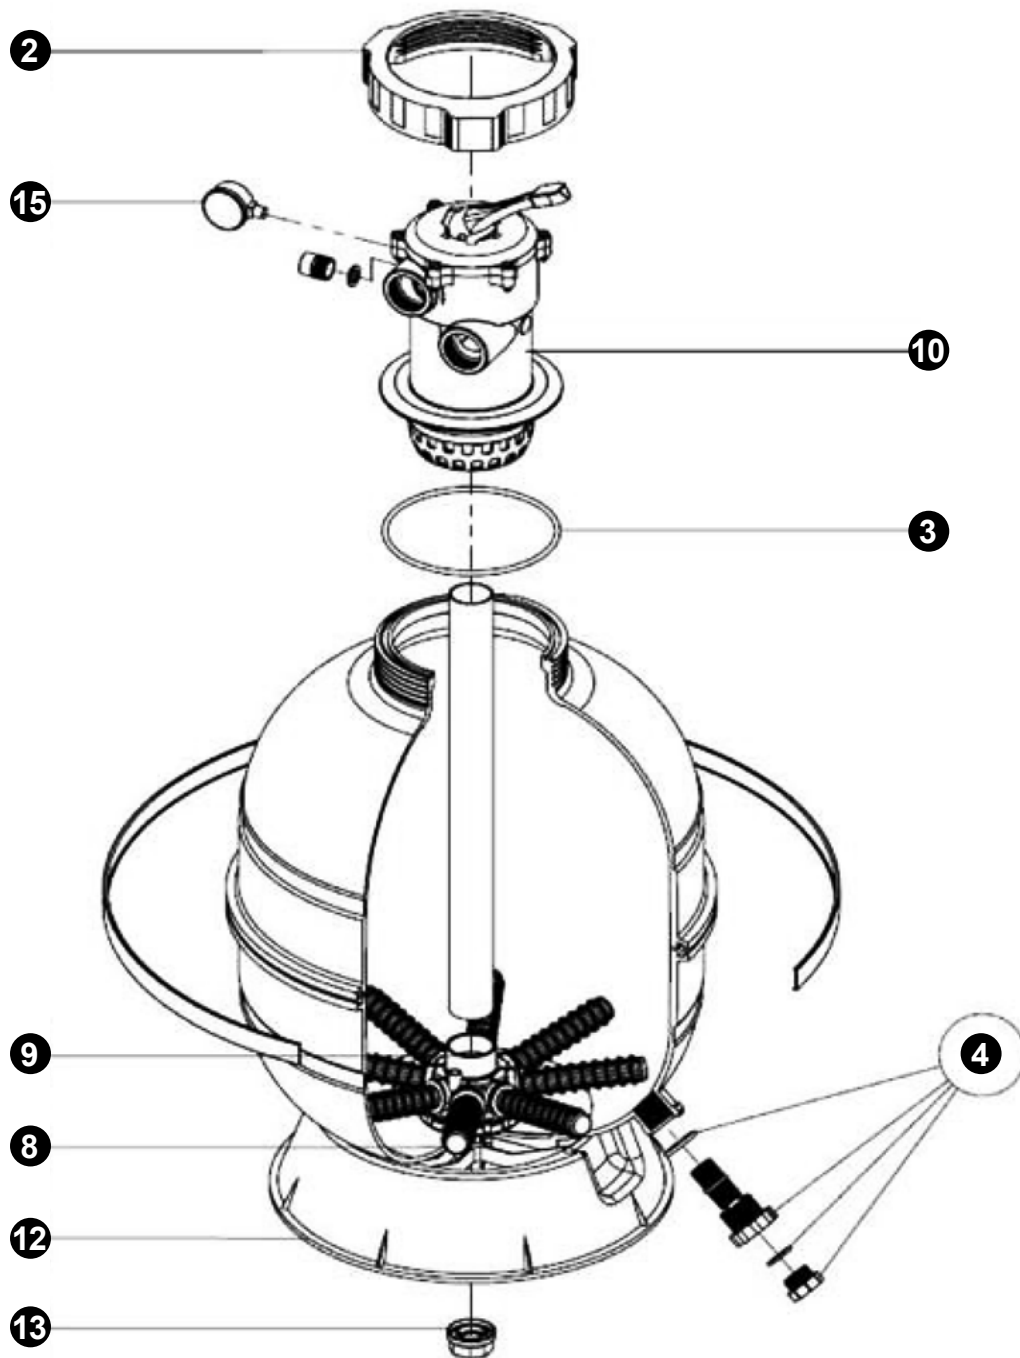

FIBERGLASS SAND FILTER FOR RESIDENTIAL POOLS, GTV SERIES

KRIPSOL

GTV 400 • GTV 500 • GTV 600

No.	Description	Quantity	Code	Part no.
2	Cover closing nut	1	500200020000	RRFI0002.00R
3	Cover O'ring	10	500200030000	RRFI0003.00R
4	Drain kit	1	500413000403	RRFI0004.00R
8	Lateral Ø400	2	500201110000	RRFI0008.00R
	Lateral Ø500	2	500201120000	RRFI0008.01R
	Lateral Ø600	2	500201130000	RRFI0008.02R
9	Collector	1	500203000000	RRFI0009.00R
10	Top Vari-Flo valve 1,5	1	SP0643TE	SP0643TE
12 + 13	Filter base	1	500200190001	RRFI0019.01R
15	Pressure gauge Ø50 1/4 (Radial connection)	1	500206000051	MP13V