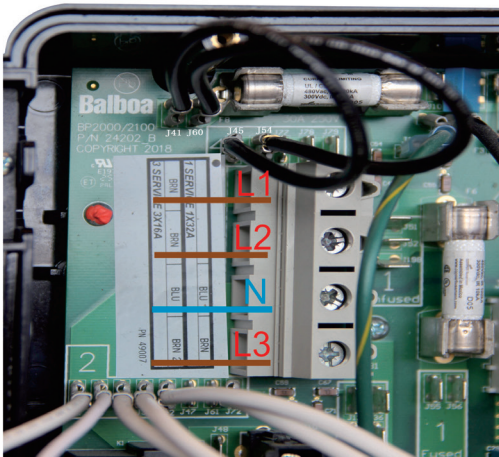

BALBOA BP6013G1/2/3 from single-phase to 3-phase

Single-phase

Steps:

1. Take off 2 cables (J51↔J58)(J52↔J36)
2. Change J41↔J53 to (J41↔J45)
3. Change J60↔J12 to (J60↔J54)

3-phase

BALBOA BP6013G1/2/3 from 3-phase to single-phase

3-phase

Steps:

1. Change J41↔J45 to J41↔J53
2. Change J60↔J54 to J60↔J12
3. Connect J51↔J58 & J52↔J36

Single-phase

ACQUA SOURCE S.A.
Manufacturer of swimming pool and fountain products

15 Souri str., 121 31 Peristeri, Athens, Greece
GEMI: 084197502000