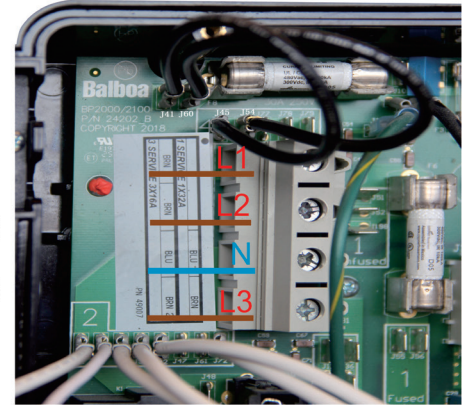

BALBOA BP6013G1/2/3 from single-phase to 3-phase

Single-phase

Steps:

1. Take off 2 cables (J51↔J58)(J52↔J36)
2. Change J41↔J53 to (J41↔J45)
3. Change J60↔J12 to (J60↔J54)

3-phase

BALBOA BP6013G1/2/3 from 3-phase to single-phase

3-phase

Steps:

1. Change J41↔J45 to J41↔J53
2. Change J60↔J54 to J60↔J12
3. Connect J51↔J58 & J52↔J36

Single-phase

ACQUA SOURCE S.A.
Manufacturer of swimming pool and fountain products

15 Souri str., 121 31 Peristeri, Athens, Greece
GEMI: 084197502000