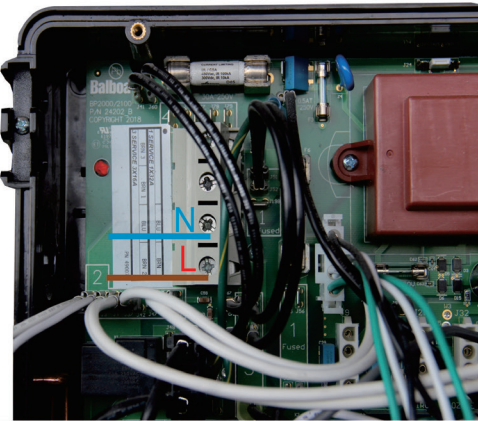

BALBOA BP6013G1/2/3 from single-phase to 3-phase

Single-phase

Steps:

1. Take off 2 cables (J51↔J58)(J52↔J36)
2. Change J41↔J53 to (J41↔J45)
3. Change J60↔J12 to (J60↔J54)

3-phase

BALBOA BP6013G1/2/3 from 3-phase to single-phase

3-phase

Steps:

1. Change J41↔J45 to J41↔J53
2. Change J60↔J54 to J60↔J12
3. Connect J51↔J58 & J52↔J36

Single-phase

ACQUA SOURCE S.A.
Manufacturer of swimming pool and fountain products

15 Souri str., 121 31 Peristeri, Athens, Greece
GEMI: 084197502000