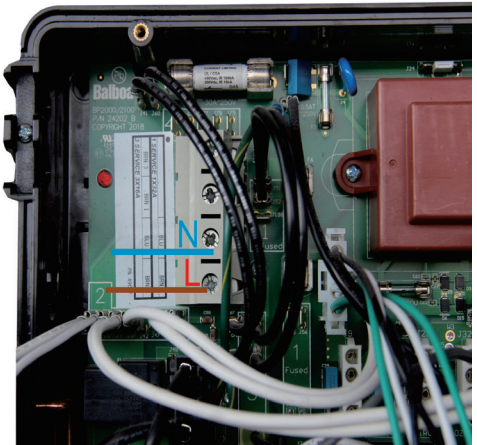

BALBOA BP6013G1/2/3 from single-phase to 3-phase

Single-phase

Steps:

1. Take off 2 cables (J51↔J58)(J52↔J36)
2. Change J41↔J53 to (J41↔J45)
3. Change J60↔J12 to (J60↔J54)

3-phase

BALBOA BP6013G1/2/3 from 3-phase to single-phase

3-phase

Steps:

1. Change J41↔J45 to J41↔J53
2. Change J60↔J54 to J60↔J12
3. Connect J51↔J58 & J52↔J36

Single-phase

ACQUA SOURCE S.A.
Manufacturer of swimming pool and fountain products

15 Souri str., 121 31 Peristeri, Athens, Greece
GEMI: 084197502000