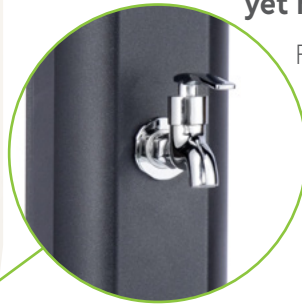

AVAILABLE
IN 6 COLOURS

JOLLY GO

SOLAR SHOWER

Compact and elegant

Fast installation

Easy connection

ECO FRIENDLY
100% SOLAR ENERGY

WARRANTY

2
YEARS

JOLLY GO

20L

The Jolly Go solar shower will delight anyone looking for a discreet yet high capacity and practical solar shower.

Featuring an aluminium thermo-lacquered tower, available in 2 colors, the Jolly Go is equipped with a foot rinse, a mixer as well as a hand shower with hose for an easy body rinse without wetting one's hair. Install your new shower in just minutes thanks to its drilling template. The Jolly Go can be connected to any garden hose.

20L solar shower

- With foot rinse and hand shower.
- Material: Recyclable aluminium.
- Height: 120cm.
- Fixation kit included.
- 2-year warranty.

20L

Anthracite
DS-JG141NO

Stainless steel paint
DS-JG141NX