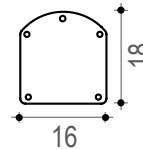

20L solar shower

- With foot rinse and hand shower.
- Material: Recyclable aluminium.
- Height: 120cm.
- Fixation kit included.
- 2-year warranty.

20L

Anthracite
DS-JG141NO

Stainless steel paint
DS-JG141NX